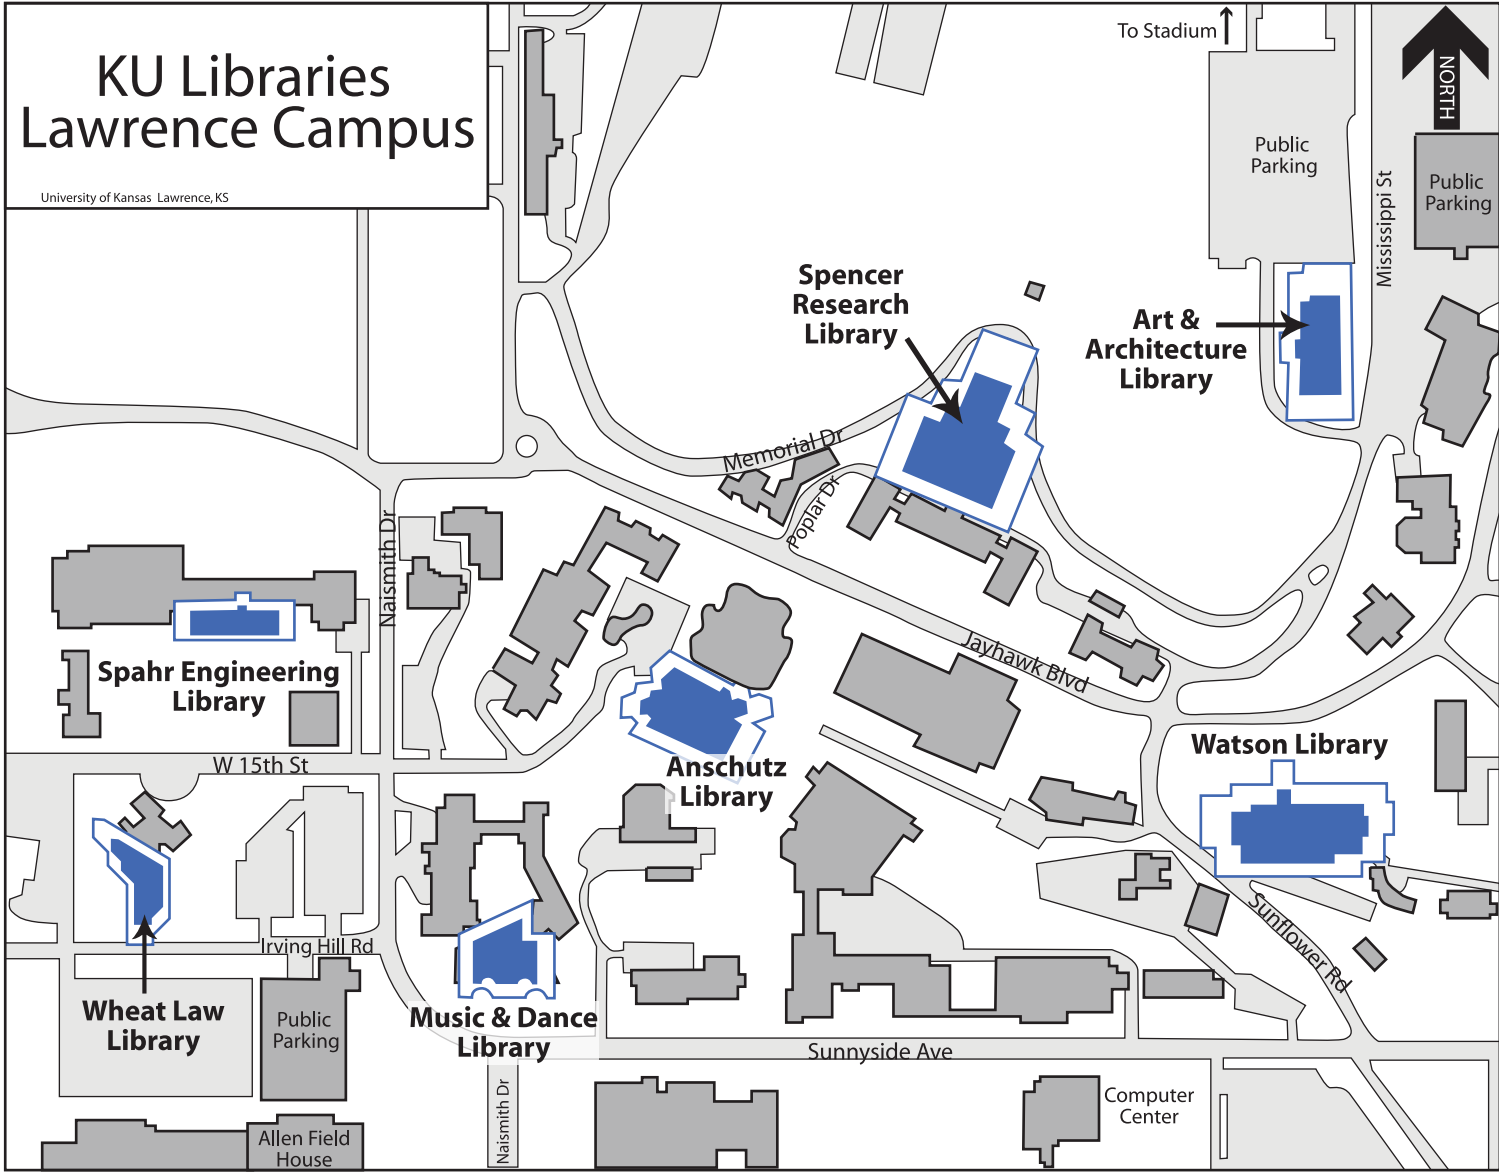

KU Libraries Lawrence Campus

University of Kansas Lawrence, KS

**Spencer
Research
Library**

**Art &
Architecture
Library**

**Spahr Engineering
Library**

**Anschutz
Library**

Watson Library

**Wheat Law
Library**

**Music & Dance
Library**

Computer
Center

Allen Field
House

To Stadium ↑

NORTH ↑

Public
Parking

Public
Parking

Memorial Dr

Poplar Dr

Jayhawk Blvd

Sunflower Rd

W 15th St

Irving Hill Rd

Sunnyside Ave

Naismith Dr

Naismith Dr

Mississippi St